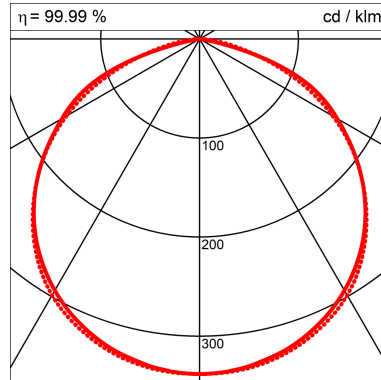

Da Do
DADO 1.45

Art.	W	V	Lumen	*K Led	A cm	B cm	C cm	D cm
DADO1.45	4,5	220	350	3000	5	8,6	5	5

Classe energetica: Energy class.

Luminaires

Hersteller	ICONE
Article number	DADO 1.45
Product name	Da Do
Product group	wall-mounted luminaire
Mounting type	Surface mounted
Mounting place	Wall
Control gear	Electronic ballast
Designer	Marco Pagnoncelli
Test mark	CE

Dimensions

Length/Width/Height	50mm/50mm/85mm
Installation depth	1800

Light Source

Lamp type	1 x LED
ZVEI / ILCOS	LED / LED
Lamp power	4.5 W
System power	4.5 W
Light flux	320 lm
Colour temperature	2700K
Colour rendering	1B
Lifetime	50000 h