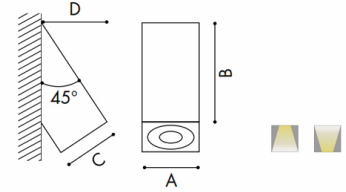

Da Do
DADO 1.45

Art.	W	V	Lumen	*K Led	A cm	B cm	C cm	D cm
DADO1.45	4,5	220	350	3000	5	8,6	5	5

Classe energetica: Energy class.

Luminaires

Hersteller	ICONE
Article number	DADO 1.45
Product name	Da Do
Product group	wall-mounted luminaire
Mounting type	Surface mounted
Mounting place	Wall
Control gear	Electronic ballast
Designer	Marco Pagnoncelli
Test mark	CE

Model / Variant / Configuration

Number / Name	BI
---------------	----

Description

white

Luminaires

Absolute Photometry	
System Light flux	319.97 Lm
Luminaire output	71.10 Lm/W
LiTG class	A40
CIE flux codes	47 79 97 100 100
Control gear	Electronic ballast
System power	4.5W
Protection class	Protection class I
Protection degree	IP 20

Dimensions

Length/Width/Height	50mm/50mm/85mm
Installation depth	1800

Light Source

Lamp type	1 x LED
ZVEI / ILCOS	LED / LED
Lamp power	4.5 W
System power	4.5 W
Light flux	320 lm
Colour temperature	2700K
Colour rendering	1B
Lifetime	50000 h